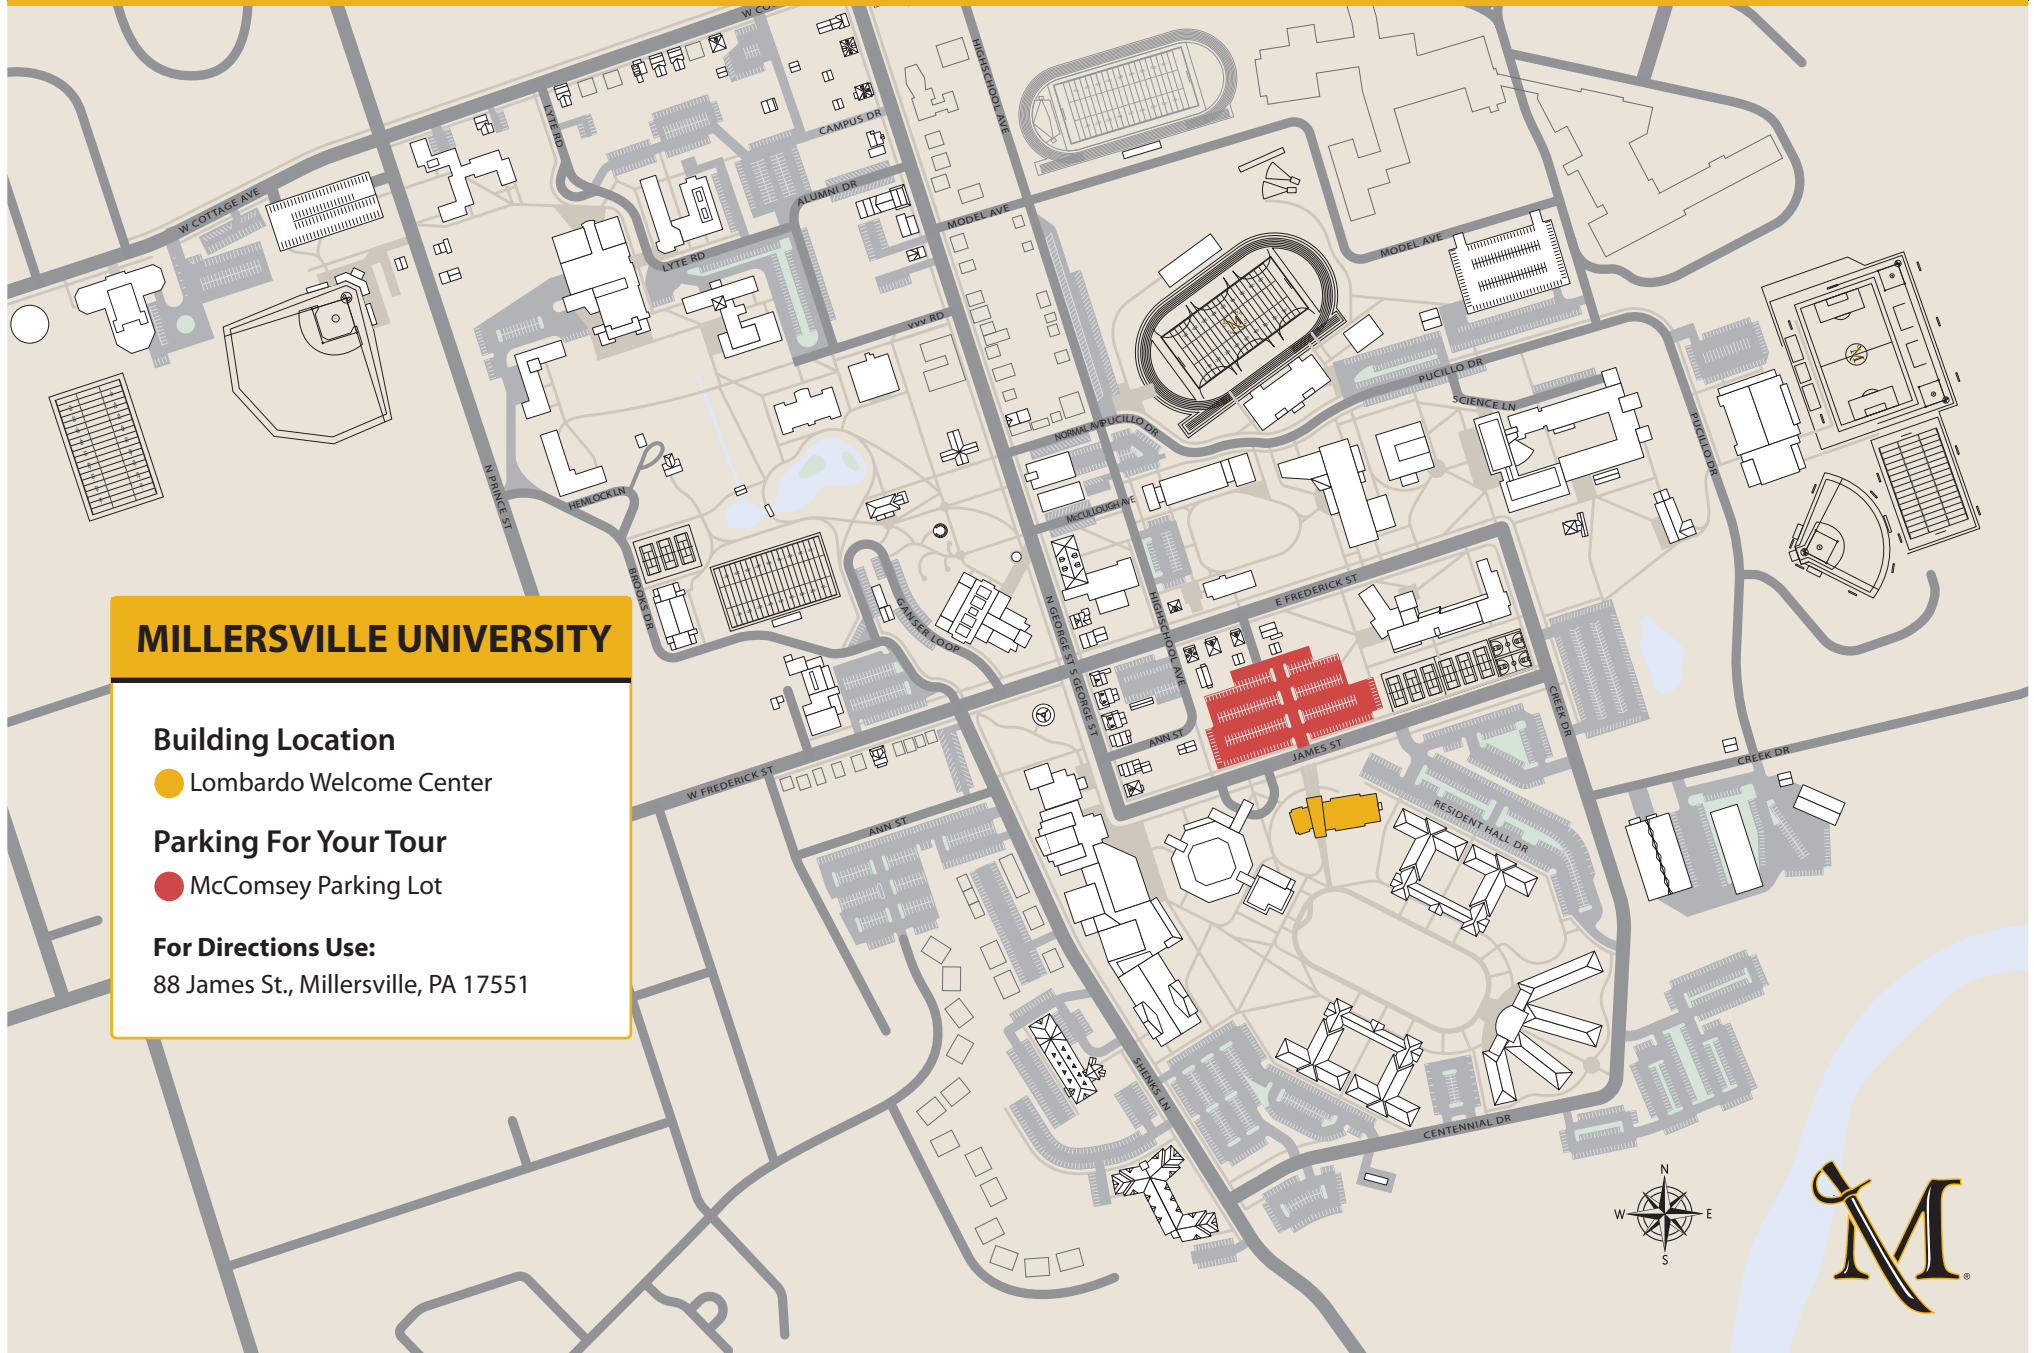

Lombardo Welcome Center Tour

MILLERSVILLE UNIVERSITY

Building Location

- Lombardo Welcome Center

Parking For Your Tour

- McComsey Parking Lot

For Directions Use:

88 James St., Millersville, PA 17551